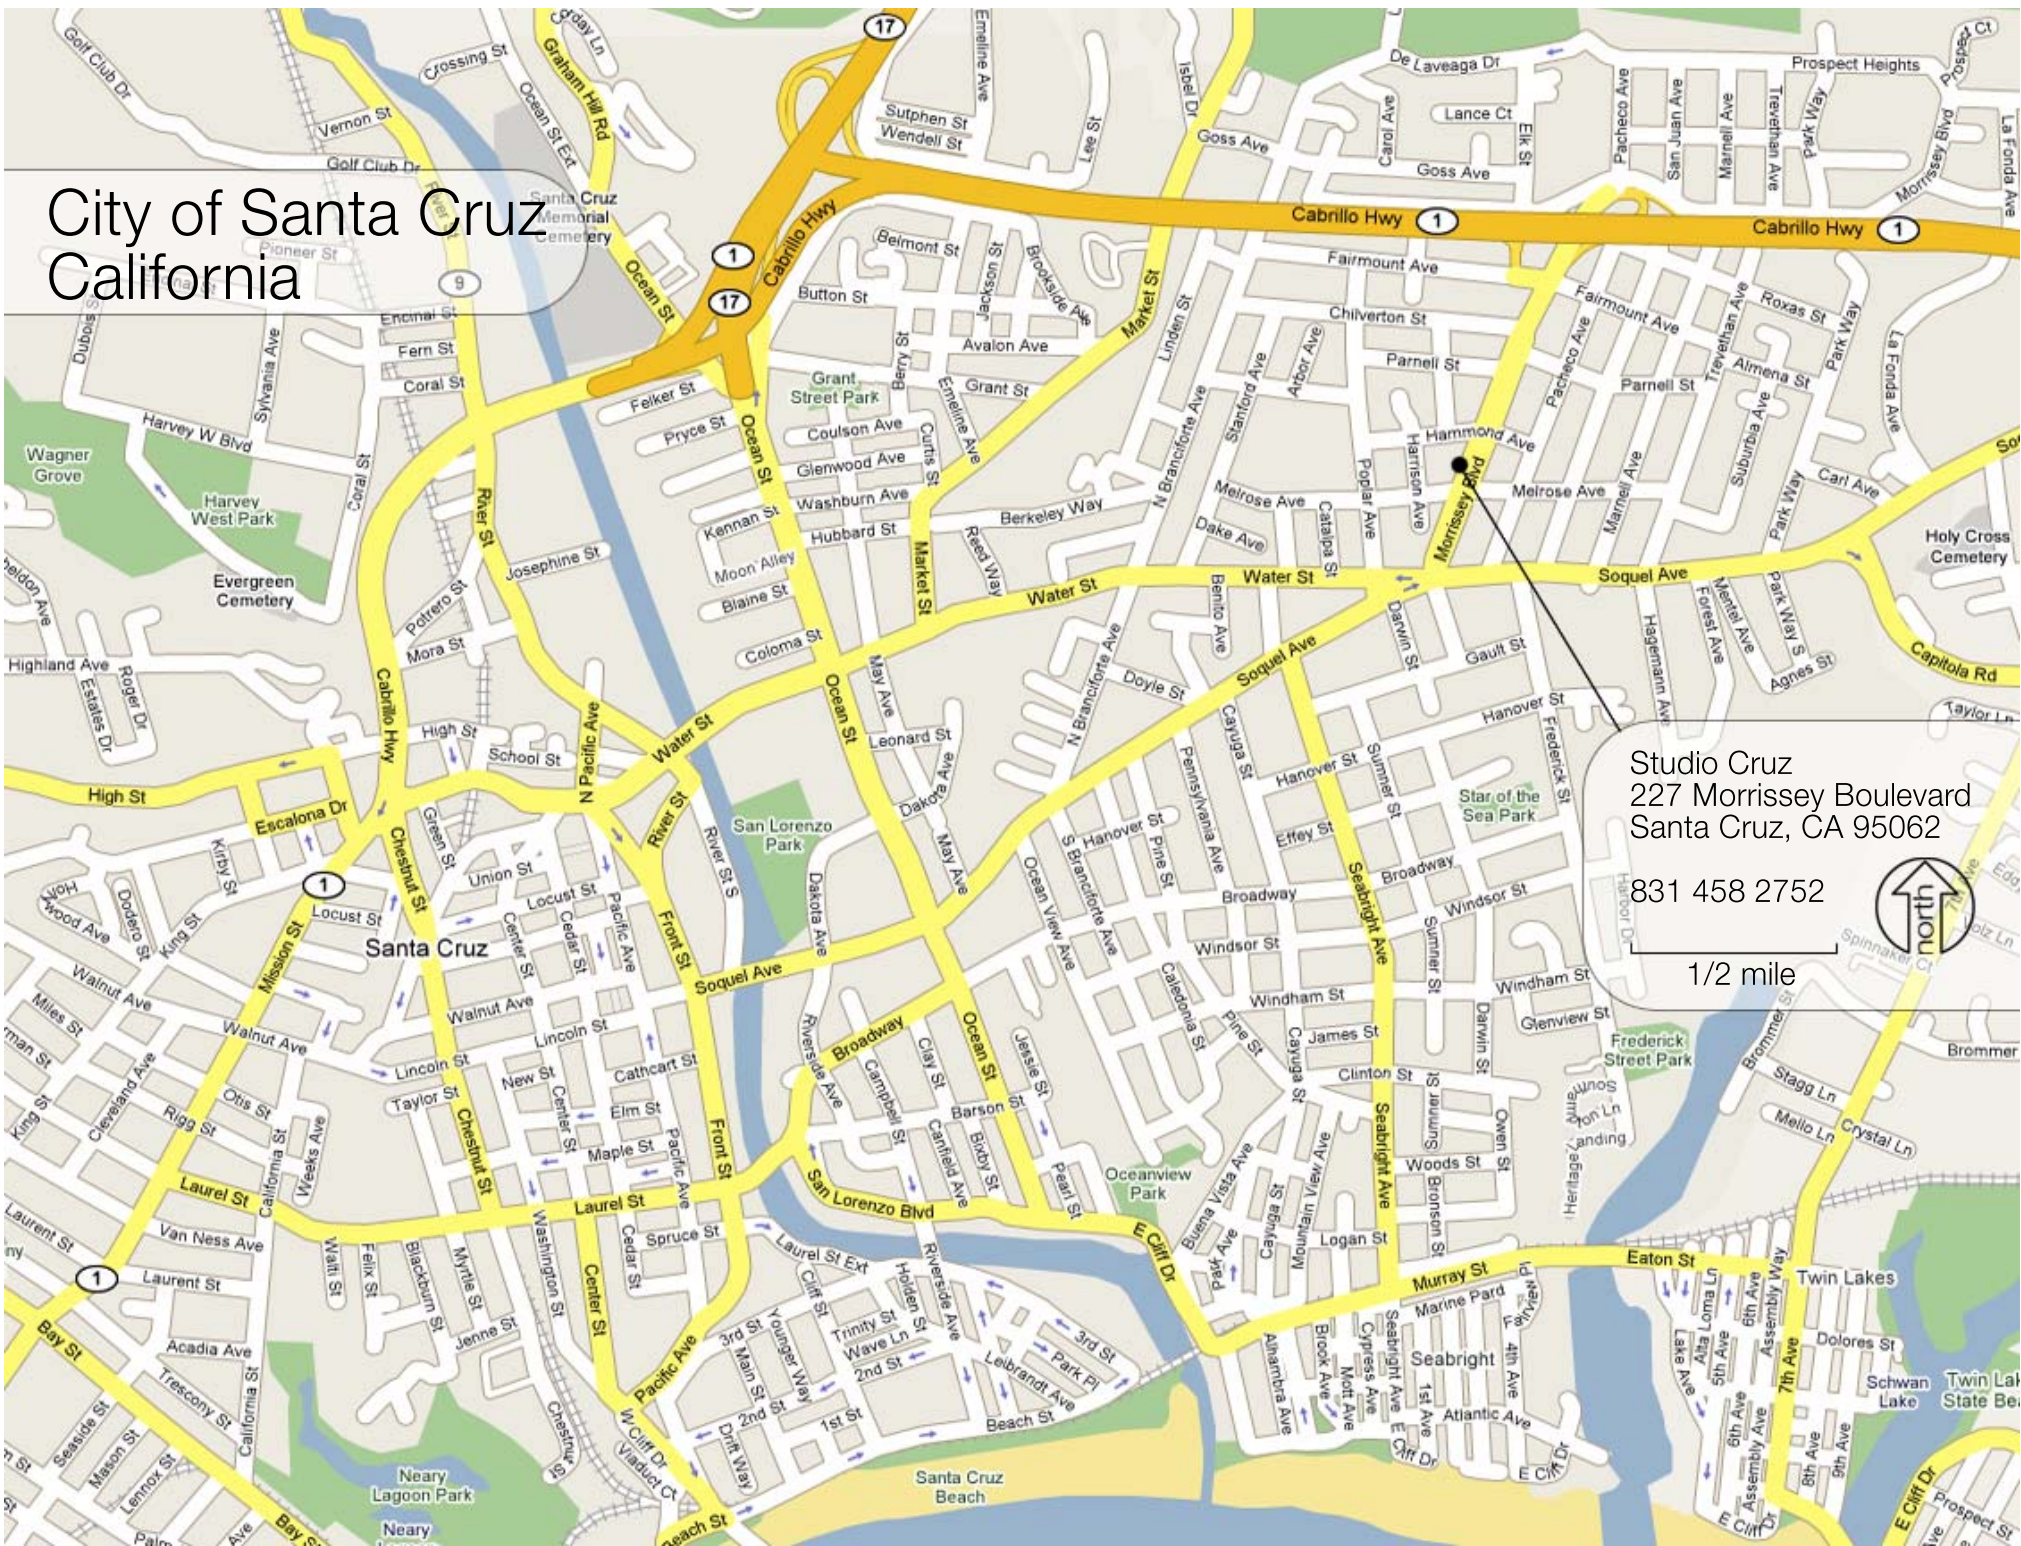

City of Santa Cruz California

Studio Cruz
227 Morrissey Boulevard
Santa Cruz, CA 95062

831 458 2752

1/2 mile