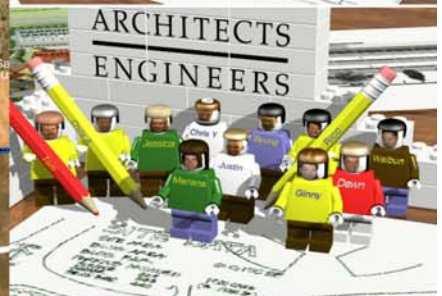

detailed model of a Ferrari built as NURB surfaces in Rhinoceros for Optical Research Associates

STUDIOCruz
digital modeling and animation

frames from a music video made for a capella singer Ute Bonn

mice in a legal maze: a television advertisement for Jack Jacobson, attorney

conceptual rotor wing aircraft modeled for a Boeing animation

assembly illustration for Nextel made from 3D models

frames from a 1 minute animation for DES Architects + Engineers in Redwood City

a satellite photograph mapped on to a 3D digital terrain model for an eminent domain law case heard in Fresno, CA