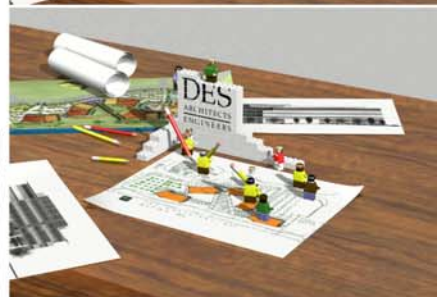

detailed model of a Ferrari built as NURB surfaces in Rhinoceros for Optical Research Associates

STUDIOCruz
digital modeling and animation

frames from a music video made for a capella singer Ute Bonn

mice in a legal maze: a television advertisement for Jack Jacobson, attorney

conceptual rotor wing aircraft modeled for a Boeing animation

assembly illustration for Nextel made from 3D models

frames from a 1 minute animation for DES Architects + Engineers in Redwood City

a satellite photograph mapped on to a 3D digital terrain model for an eminent domain law case heard in Fresno, CA