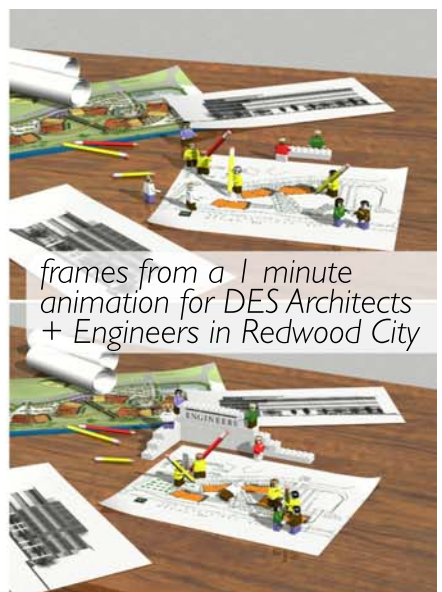

detailed model of a Ferrari built as NURB surfaces in Rhinoceros for Optical Research Associates

STUDIOCruz
digital modeling and animation

frames from a music video made for a capella singer Ute Bonn

mice in a legal maze: a television advertisement for Jack Jacobson, attorney

conceptual rotor wing aircraft modeled for a Boeing animation

assembly illustration for Nextel made from 3D models

frames from a 1 minute animation for DES Architects + Engineers in Redwood City

a satellite photograph mapped on to a 3D digital terrain model for an eminent domain law case heard in Fresno, CA