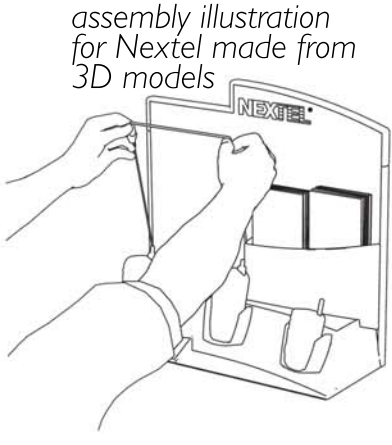

detailed model of a Ferrari built as NURB surfaces in Rhinoceros for Optical Research Associates

STUDIOCruz
digital modeling and animation

frames from a music video made for a capella singer Ute Bonn

mice in a legal maze: a television advertisement for Jack Jacobson, attorney

conceptual rotor wing aircraft modeled for a Boeing animation

assembly illustration for Nextel made from 3D models

frames from a 1 minute animation for DES Architects + Engineers in Redwood City

a satellite photograph mapped on to a 3D digital terrain model for an eminent domain law case heard in Fresno, CA